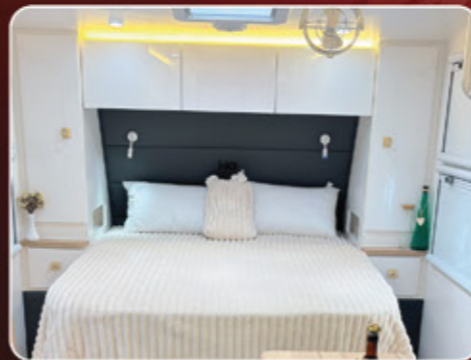

## PREMIUM INTERIORS. BUILT FOR ADVENTURE.

The Grand Rover welcomes you with a generously proportioned, restful bed and meticulously designed storage solutions that cater to every need. Thoughtfully crafted with families in mind, it delivers an interior experience that transcends traditional caravanning — offering a refined retreat on wheels for everyone on board.

### COMFORTABLE BEDROOM

Sleep in comfort with a queen-size bed and built-in storage solutions.